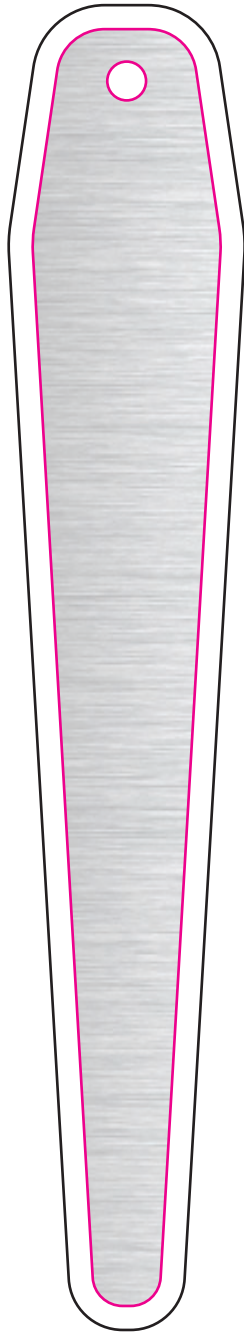

# BRUSHED 6.625" SEED DEPTH INDICATOR

**SIDE 1**

**SIDE 2**

— Tool Edge  
— Bleed Area

# PROOF 01

**I-BSSDI** – 6 5/8" × 1"  
0.09 Brushed Aluminum  
Base Coat: Plain Aluminum (Silver)  
Full Colour on Both Sides  
Quantity: **TBD**