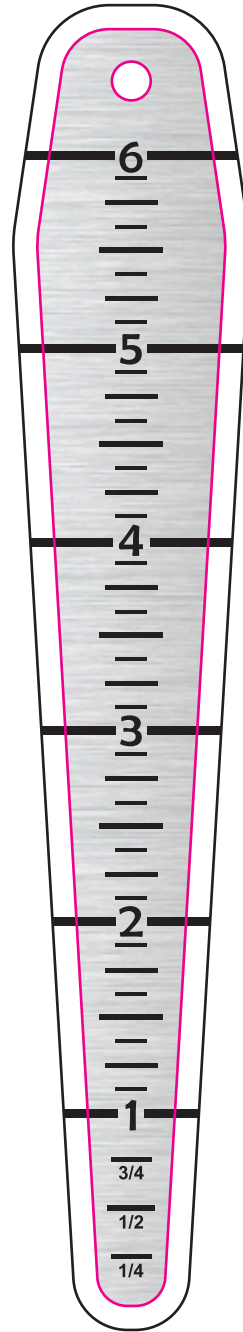

# BRUSHED 6.625" SEED DEPTH INDICATOR

**SIDE 1**

**SIDE 2**

— Tool Edge  
— Bleed Area

# PROOF 01

**I-BSSDI** – 6 5/8" × 1"  
0.09 Brushed Aluminum  
Base Coat: Plain Aluminum (Silver)  
Full Colour on Both Sides  
Quantity: **TBD**