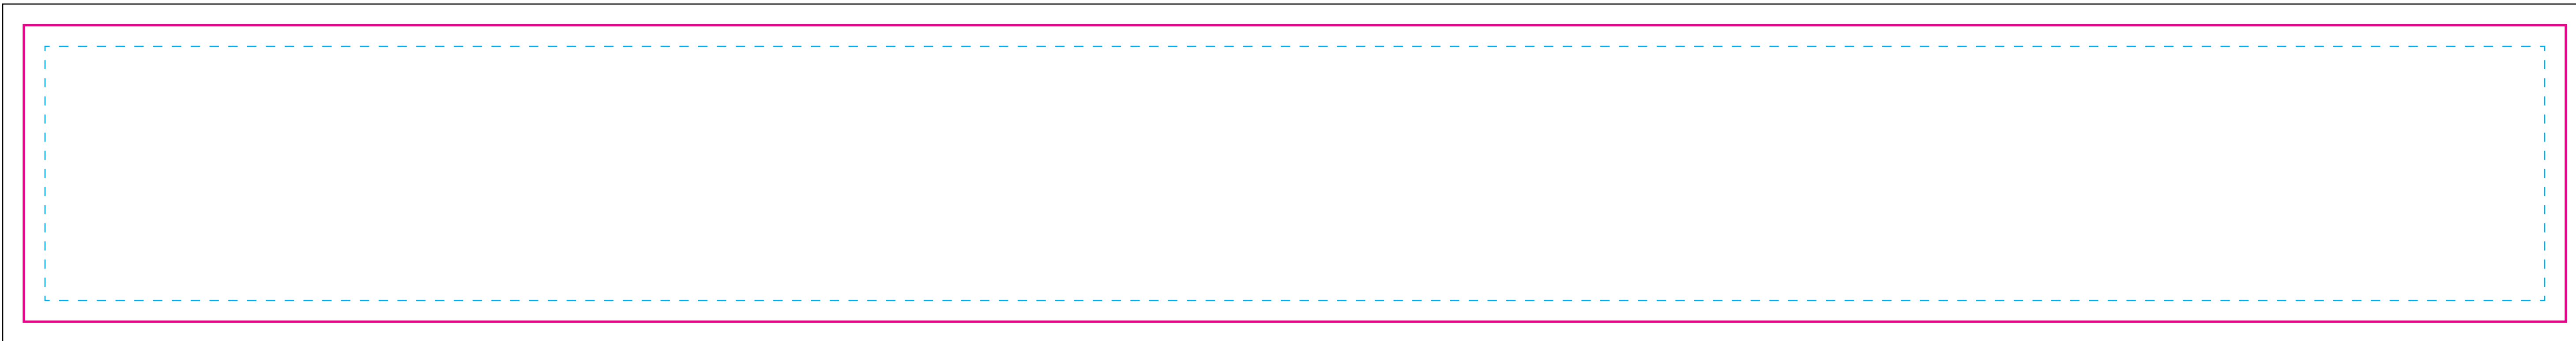

60" FULL COLOUR SCARF

BOTH SIDES - 50% ACTUAL SIZE

A-SCARF – 60" × 7"
100% Polyester Scarves
Full Colour Sublimation on Both Sides
Fringe: Black, White, or None
Quantity: **TBD**

----- *Safe Area*
————— *Actual Scarf Size*
————— *Bleed Area (Required)*

PROOF 01