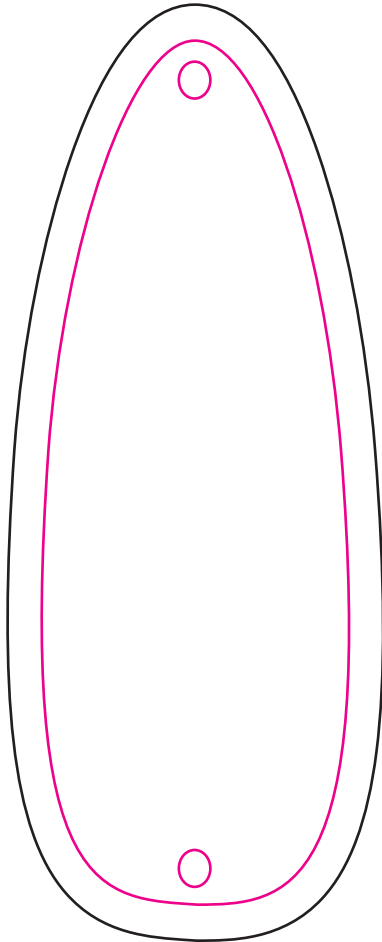

**NOTE** | Due to the curvature of the lures, logos may be adjusted for best results to avoid stretching/blurring.

**FRONT**

**BACK**

— Lure Edge  
— Bleed Area

**PROOF 01**

**F-FL112** – 4.5" Casting Spoon (1 ½ oz.)  
14 Gauge Powder-coated Steel  
White with Metallic (Sparkle) Finish  
Hook Colour: Silver or Red  
Quantity: **TBD**