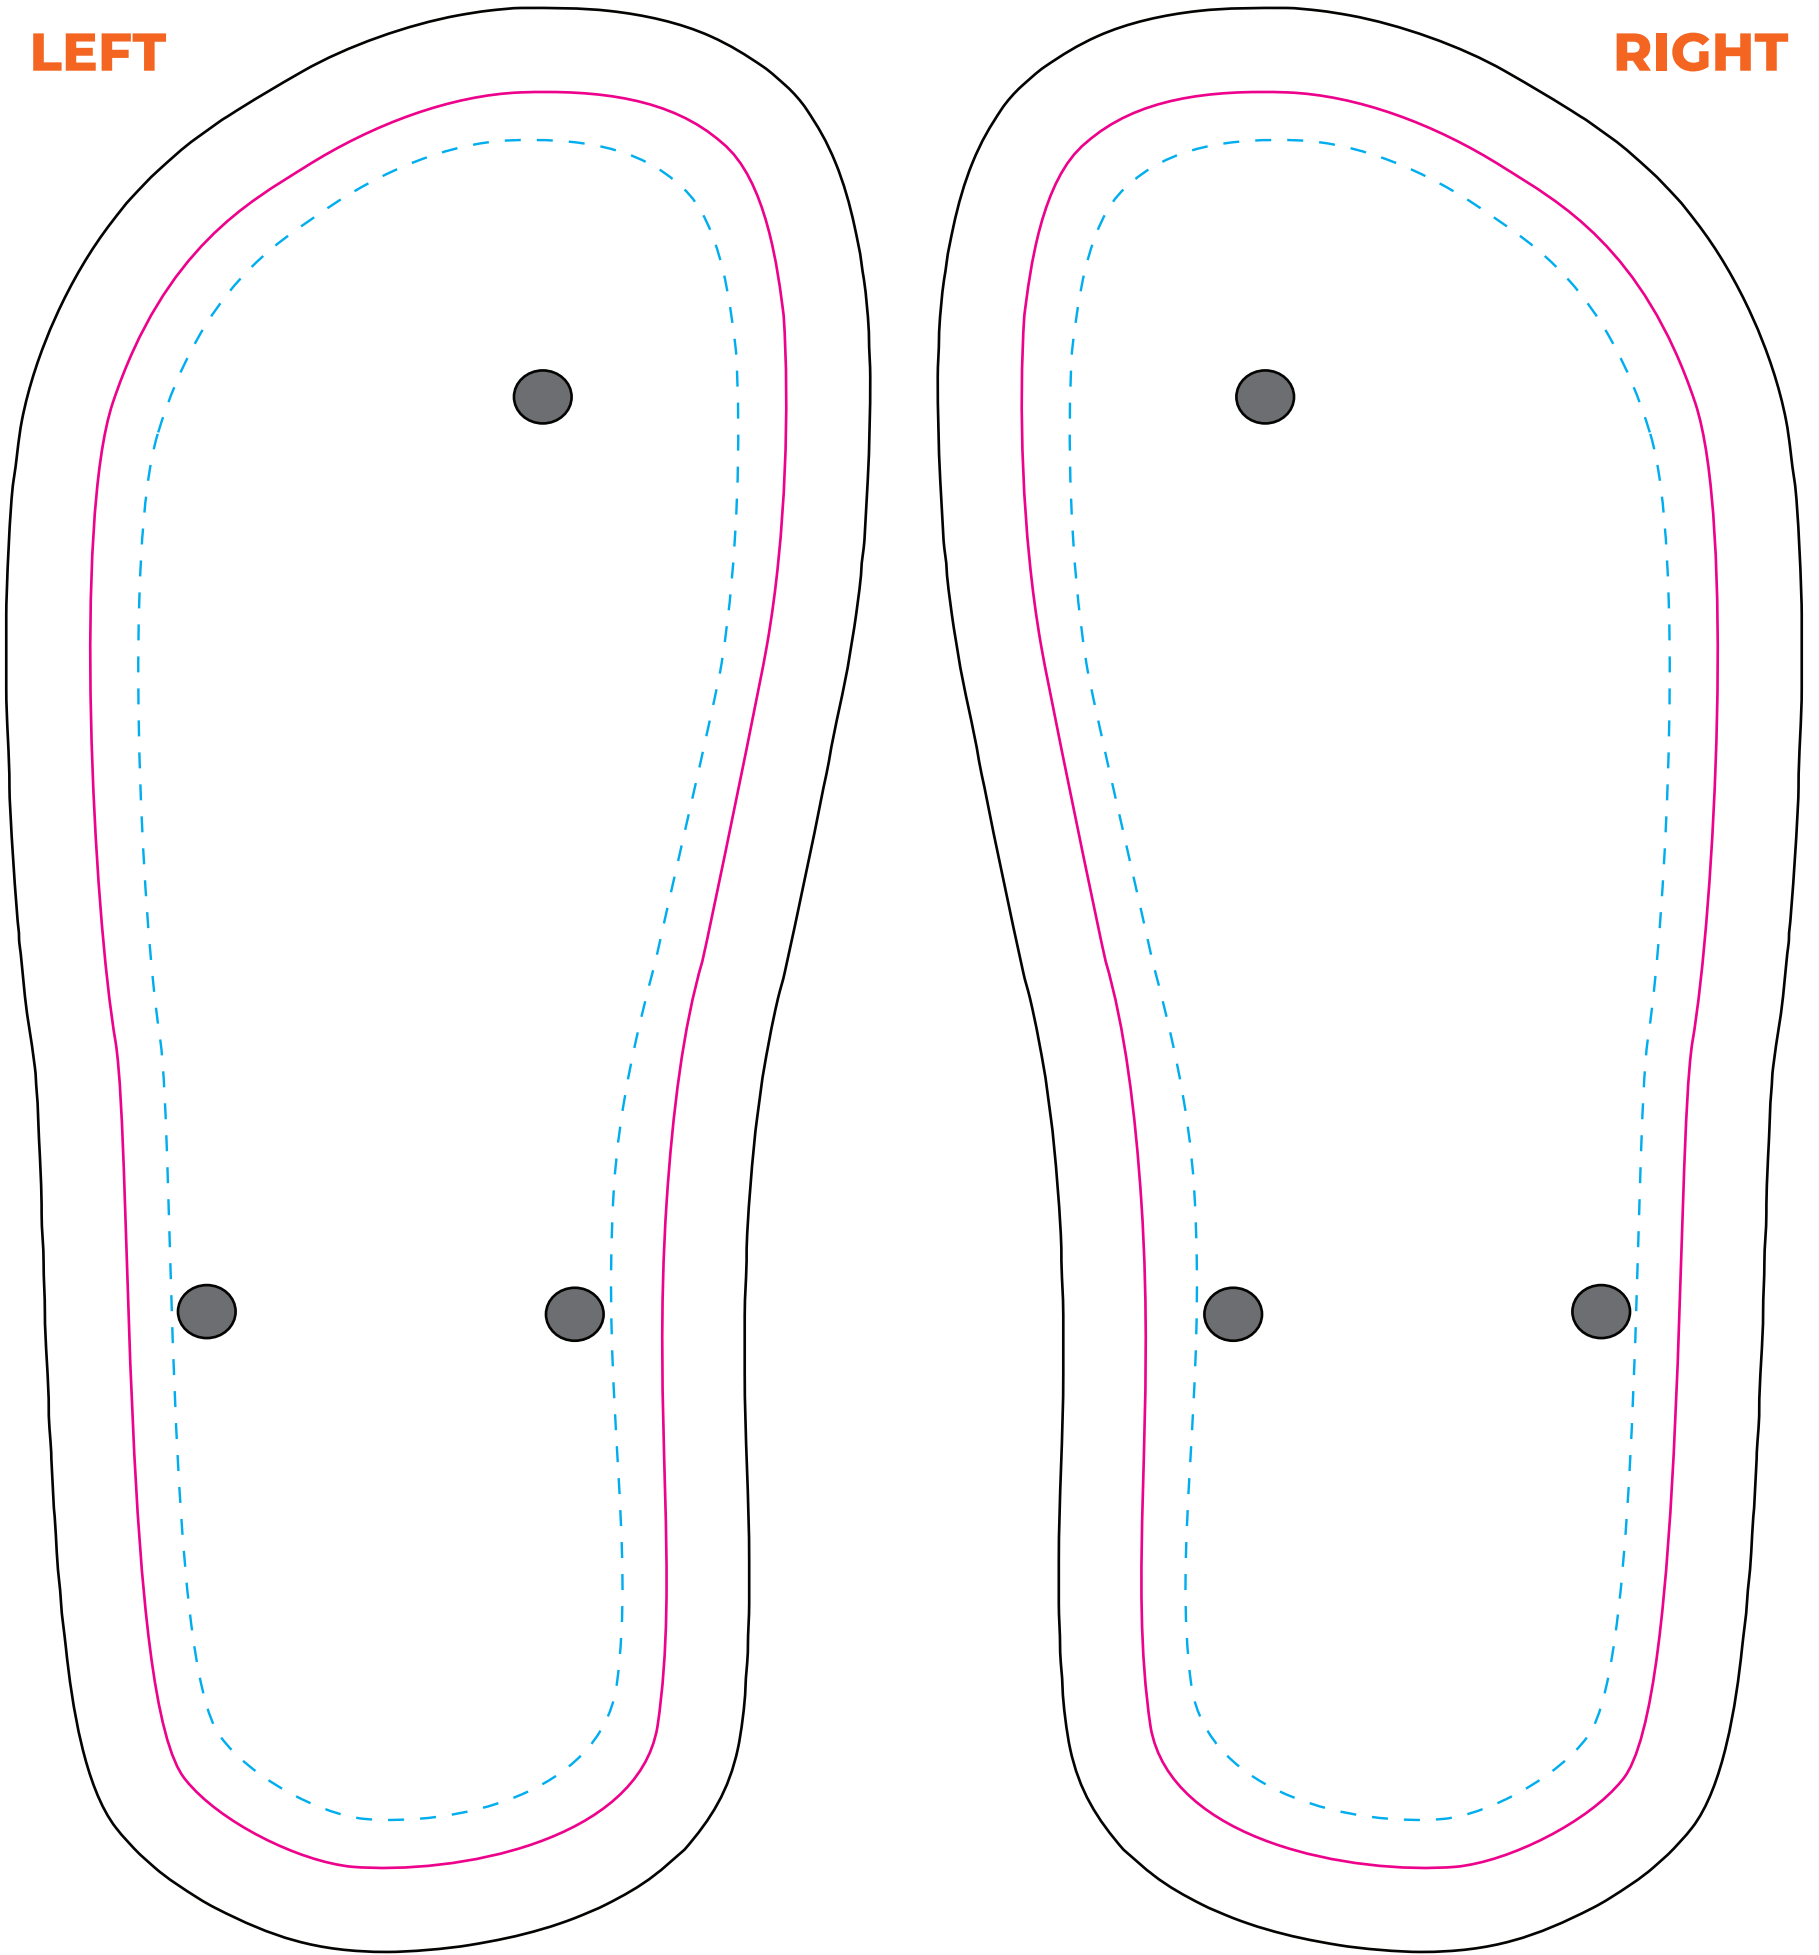

**LEFT**

**RIGHT**

*\* Artwork in this template works for all sizes of production!*

**PROOF 01**

**A-FFM – 3.625" x 9.25" Flip Flops**  
Polyester Top, Soft Rubber Bottom  
Full Colour Sublimation  
Quantity: **TBD**

Bleed Area (Required) ———  
Full Flip Flop Size ———  
Printable Area - - - - -