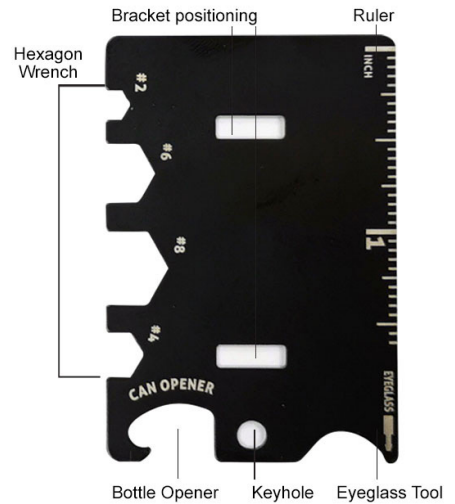

FRONT

0.875" x 0.5"

1.425" x 0.425"

*Phone Not Included

— Card Edge
— Bleed Area

PROOF 01

B-MTC2 – 3.5" x 2.175"
6-in-1 Multitool Cards
Full Colour Matte (UV) Logos
Both locations included
Quantity: **TBD**