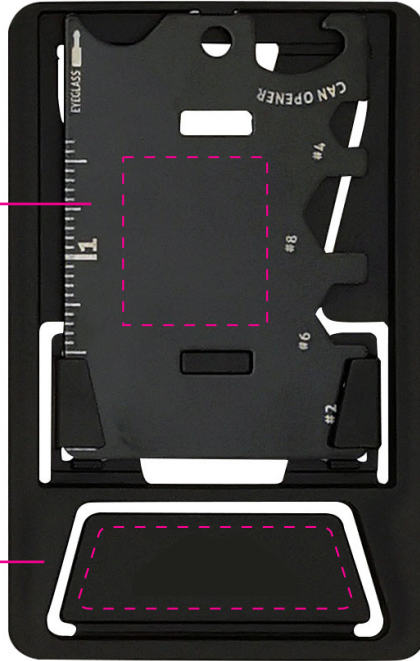

FRONT

0.875" x 0.5"

1.425" x 0.425"

*Phone Not Included

— Card Edge
— Bleed Area

PROOF 01

B-MTC2 – 3.5" x 2.175"
6-in-1 Multitool Cards
Full Colour Matte (UV) Logos
Both locations included
Quantity: **TBD**