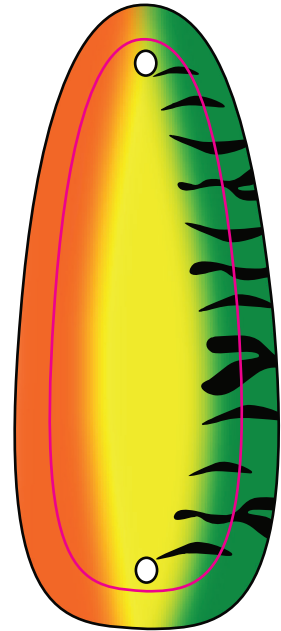

NOTE I Due to the curvature of the lures, logos may be adjusted for best results to avoid stretching/blurring.

FRONT STYLES

— Lure Edge
— Bleed Area

PROOF 01

F-ECON78 – 2.875" Casting Spoons (5/8 oz.)

14 Gauge Powder-coated Steel
Full Colour Imprint on Front Only

Hook Colour: Silver or Red

Quantity: **TBD**