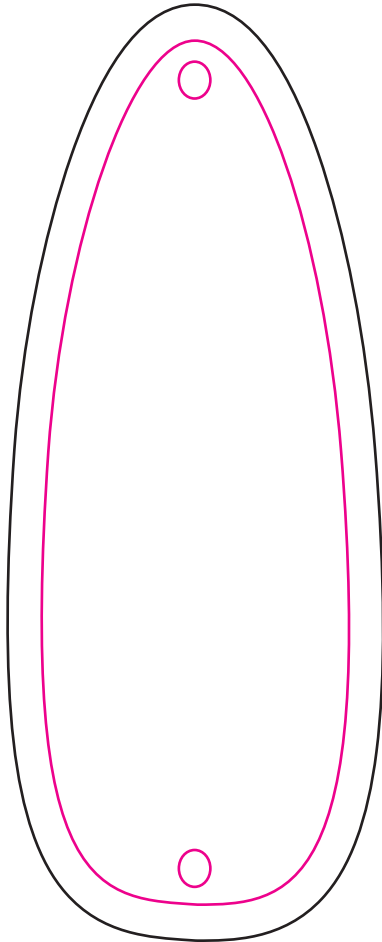

NOTE | Due to the curvature of the lures, logos may be adjusted for best results to avoid stretching/blurring.

FRONT

BACK

— Lure Edge
— Bleed Area

PROOF 01

T-MF40 – 4.5" Lure Ornament (1 ½ oz.)
14 Gauge Powder-coated Steel
White with Metallic (Sparkle) Finish

Quantity: **TBD**