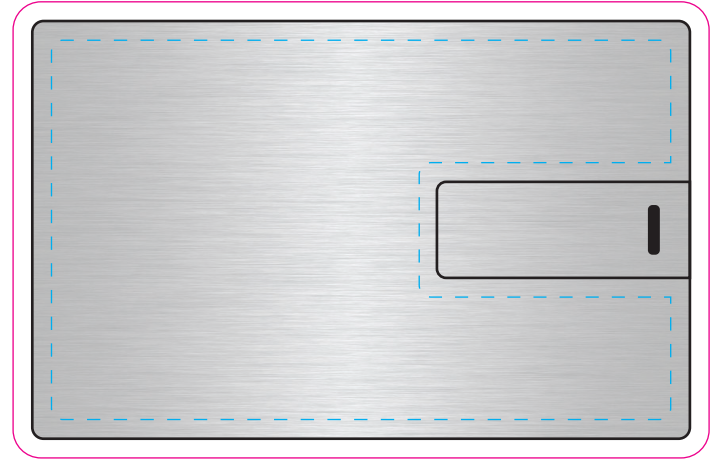

FRONT

BACK

- Logo Safe Area
- Card Size
- Bleed Area

PROOF 01

E-METL8 – 3.5" × 2.25"
Silver Aluminum 8GB Business Card USB
Full Colour Matte (UV) Finish
One or Two Sides
Quantity: **TBD**