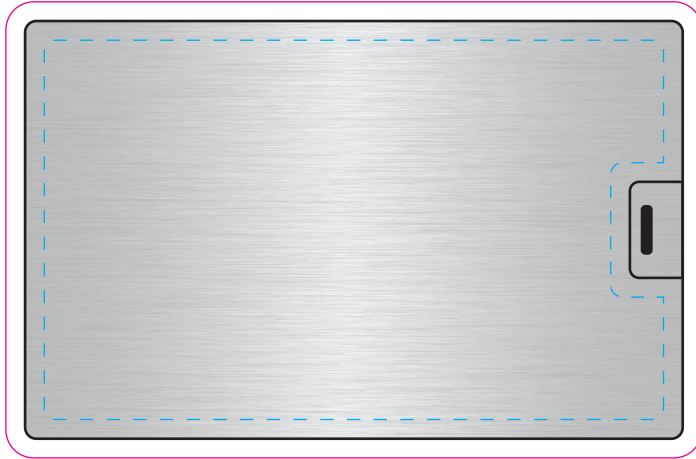

FRONT

BACK

- Logo Safe Area
- Card Size
- Bleed Area

PROOF 01

E-METL8 – 3.5" × 2.25"
Silver Aluminum 8GB Business Card USB
Full Colour Matte (UV) Finish
One or Two Sides
Quantity: **TBD**