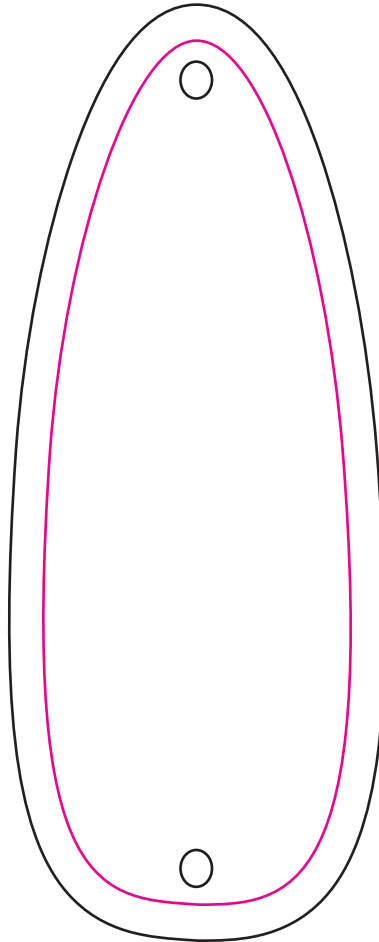

**NOTE |** Due to the curvature of the lures, logos may be adjusted for best results to avoid stretching/blurring.

**FRONT**

— Lure Edge  
— Bleed Area

**PROOF 01**

**F-BFX2** – 4.5" Bait FX Lure (2 oz.)  
14 Gauge Powder-coated Steel  
Base Coat: White with Silver Back  
Hook Colour: Silver or Red  
Quantity: **TBD**