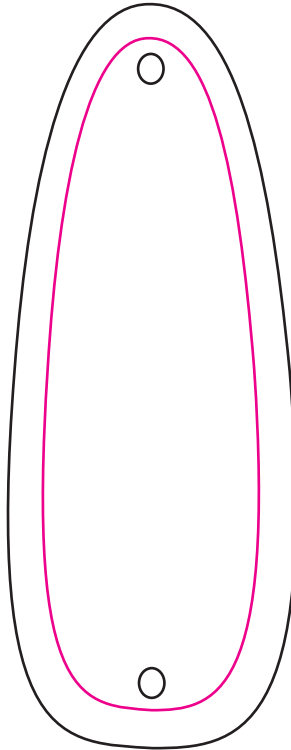

**NOTE |** Due to the curvature of the lures, logos may be adjusted for best results to avoid stretching/blurring.

**FRONT**

— Keychain Edge  
— Bleed Area

**PROOF 01**

**F-BFXKC34** – 3.5" Lure Keychain  
White Matte (UV) Front, Silver Back  
Full Colour Matte (Gloss) Finish  
Keyringed  
Quantity: **TBD**