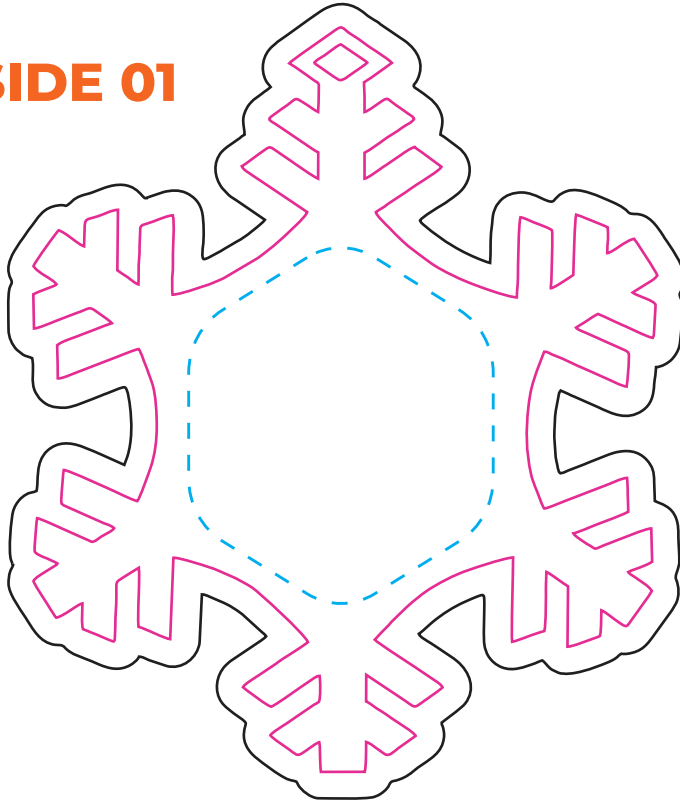

# WHITE METAL SNOWFLAKE ORNAMENT

**SIDE 01**

**SIDE 02**

-  Safe Area
-  Tag Edge
-  Bleed Area

# PROOF 01

**T-MSFON** – 3.25" × 3.75"  
Powder-coated White Steel  
Full Colour Imprint on Both Sides

Quantity: **TBD**