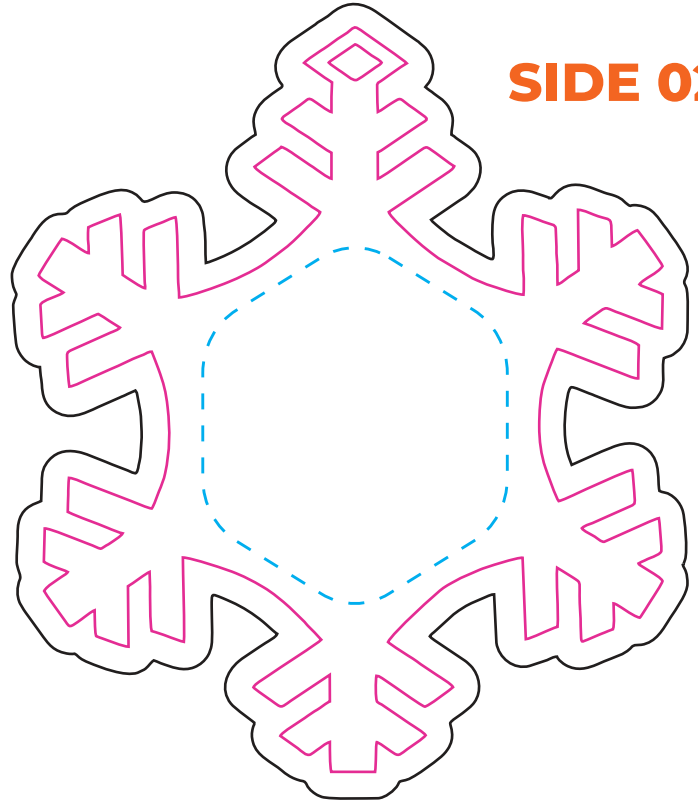

# WHITE METAL SNOWFLAKE ORNAMENT

**SIDE 01**

**SIDE 02**

-  Safe Area
-  Tag Edge
-  Bleed Area

# PROOF 01

**T-MSFON** – 3.25" × 3.75"  
Powder-coated White Steel  
Full Colour Imprint on Both Sides

Quantity: **TBD**