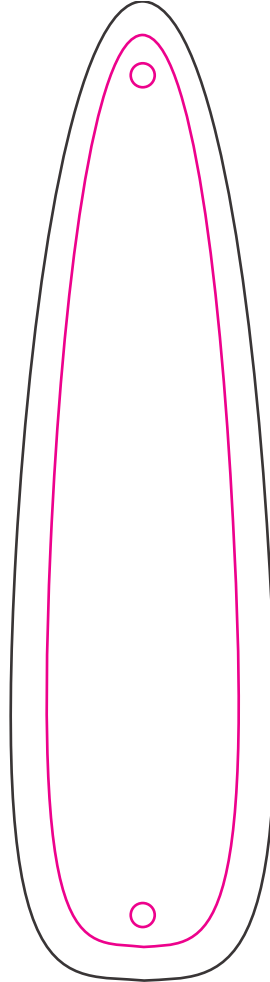

**NOTE** | Due to the curvature of the lures, logos may be adjusted for best results to avoid stretching/blurring.

**FRONT**

**BACK**

— Lure Edge  
— Bleed Area

**PROOF 01**

**F-TR12** – 4.75" Trolling Spoon (½ oz.)  
14 Gauge Powder-coated Steel  
Silver with Matte (UV) Finish  
Hook Colour: Silver or Red  
Quantity: **TBD**