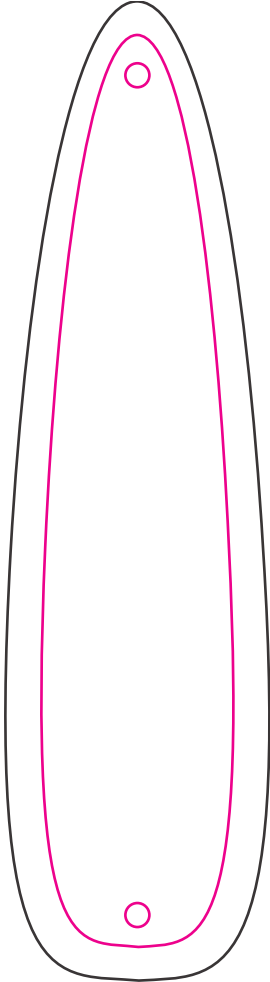

**NOTE** | Due to the curvature of the lures, logos may be adjusted for best results to avoid stretching/blurring.

**FRONT**

**BACK**

— Lure Edge  
— Bleed Area

**PROOF 01**

**F-TR12** – 4.75" Trolling Spoon (½ oz.)  
14 Gauge Powder-coated Steel  
Silver with Matte (UV) Finish  
Hook Colour: Silver or Red  
Quantity: **TBD**