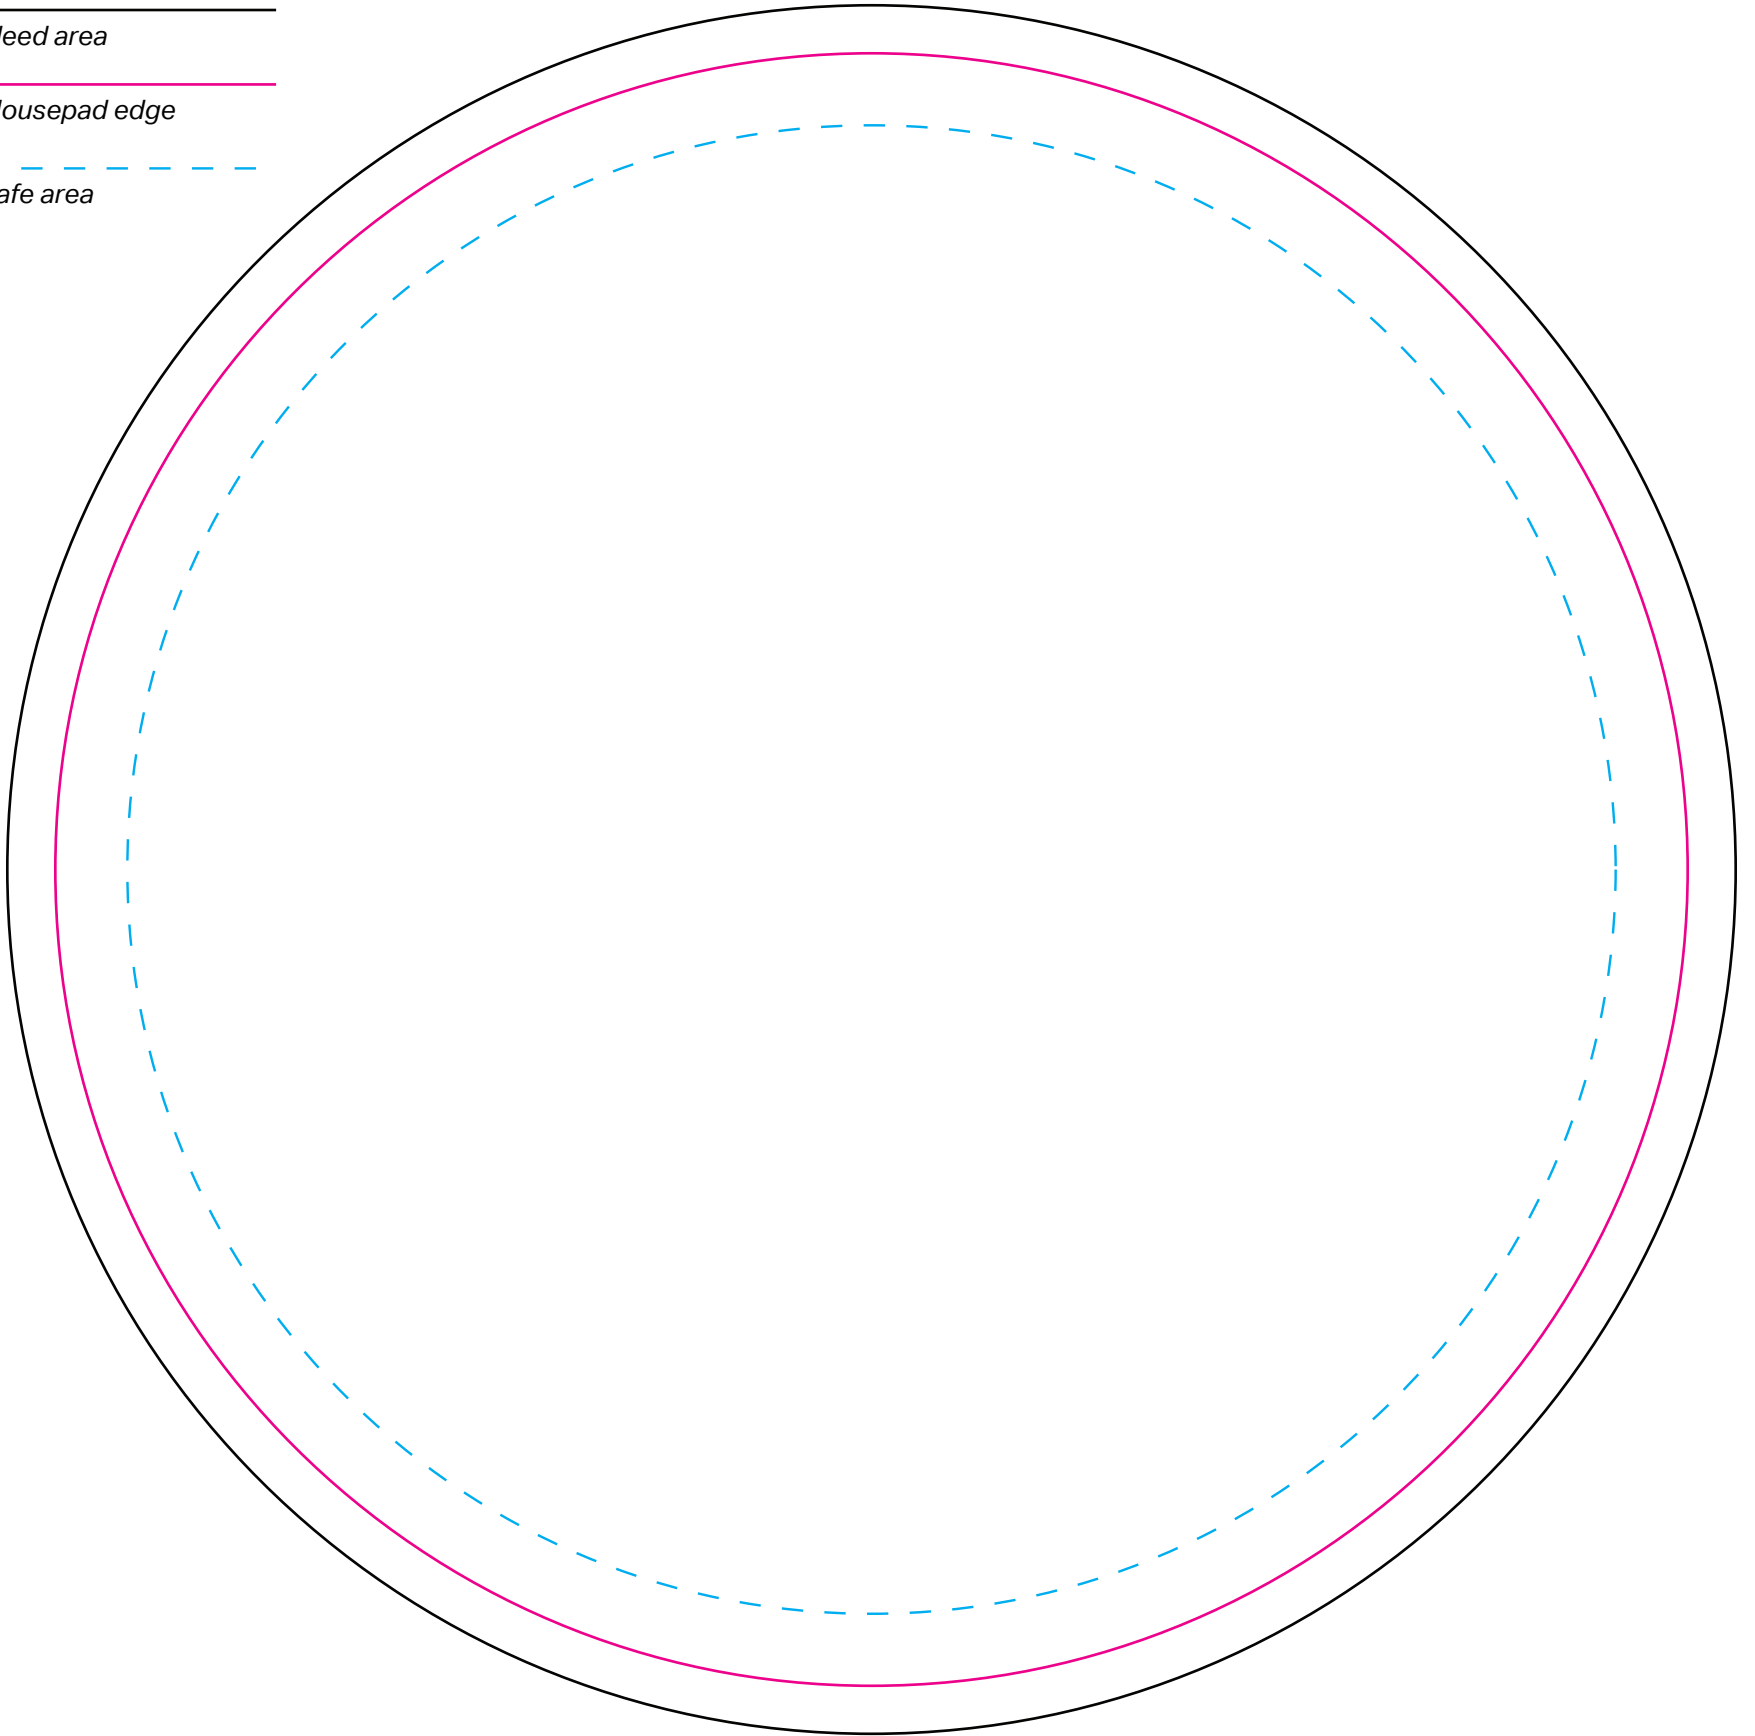

ROUND MOUSE PAD

Bleed area

Mousepad edge

Safe area

GO-RDMP18 8.5" x 0.125"

Soft tight-knit polyester top

Soft rubber bottom

Quantity: TBD