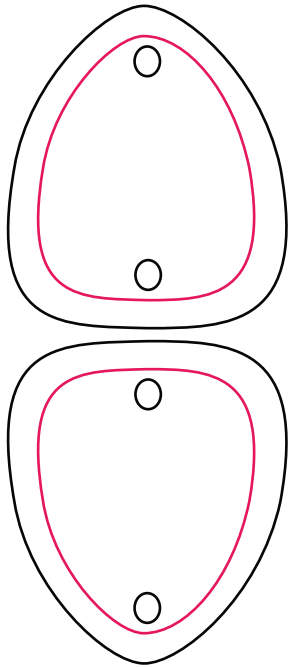

STUBS CASTING SPOONS

F-SMSS
1.375" 1/4 oz.

F-SCSM
1.625" 1/2 oz.

F-SMSL
1.875" 5/8 oz.

14 Gauge Powder Coated Steel
Base Coat: WHITE with Metallic Glitter Sparkle
Hook Color : Silver, Red
Quantity: TBD