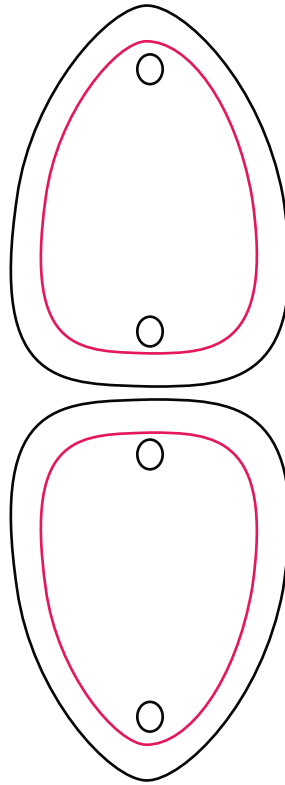

STUBS CASTING SPOONS

F-SMSS
1.375" 1/4 oz.

F-SCSM
1.625" 1/2 oz.

F-SMSL
1.875" 5/8 oz.

14 Gauge Powder Coated Steel
Base Coat: WHITE with Metallic Glitter Sparkle
Hook Color : Silver, Red
Quantity: TBD