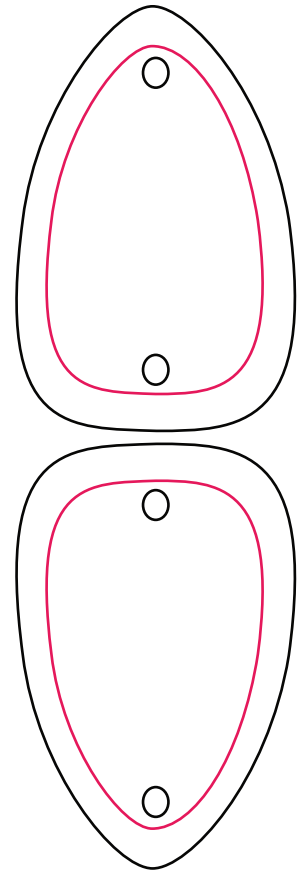

STUBS CASTING SPOONS

F-SMSS
1.375" 1/4 oz.

F-SCSM
1.625" 1/2 oz.

F-SMSL
1.875" 5/8 oz.

14 Gauge Powder Coated Steel
Base Coat: WHITE with Metallic Glitter Sparkle
Hook Color : Silver, Red
Quantity: TBD