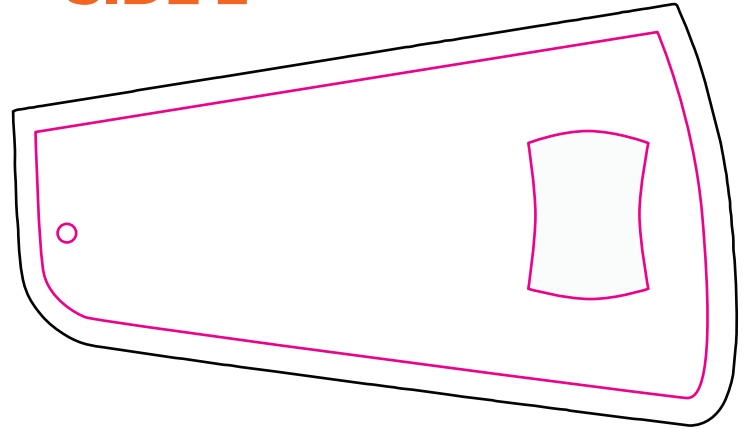

WING STYLE BOTTLE OPENER

SIDE 1

SIDE 2

— Tool Edge
— Bleed Area

PROOF 01

T-WINGBO – 3.5" × 1.9"
14 Gauge Powder-coated Steel
Base Coat: White with Matte (UV) Finish
Full Colour on Both Sides
Quantity: **TBD**