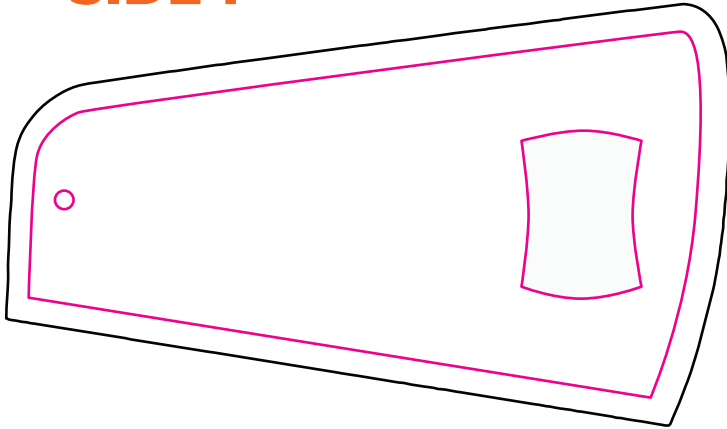

WING STYLE BOTTLE OPENER

SIDE 1

SIDE 2

— Tool Edge
— Bleed Area

PROOF 01

T-WINGBO – 3.5" × 1.9"
14 Gauge Powder-coated Steel
Base Coat: White with Matte (UV) Finish
Full Colour on Both Sides
Quantity: **TBD**