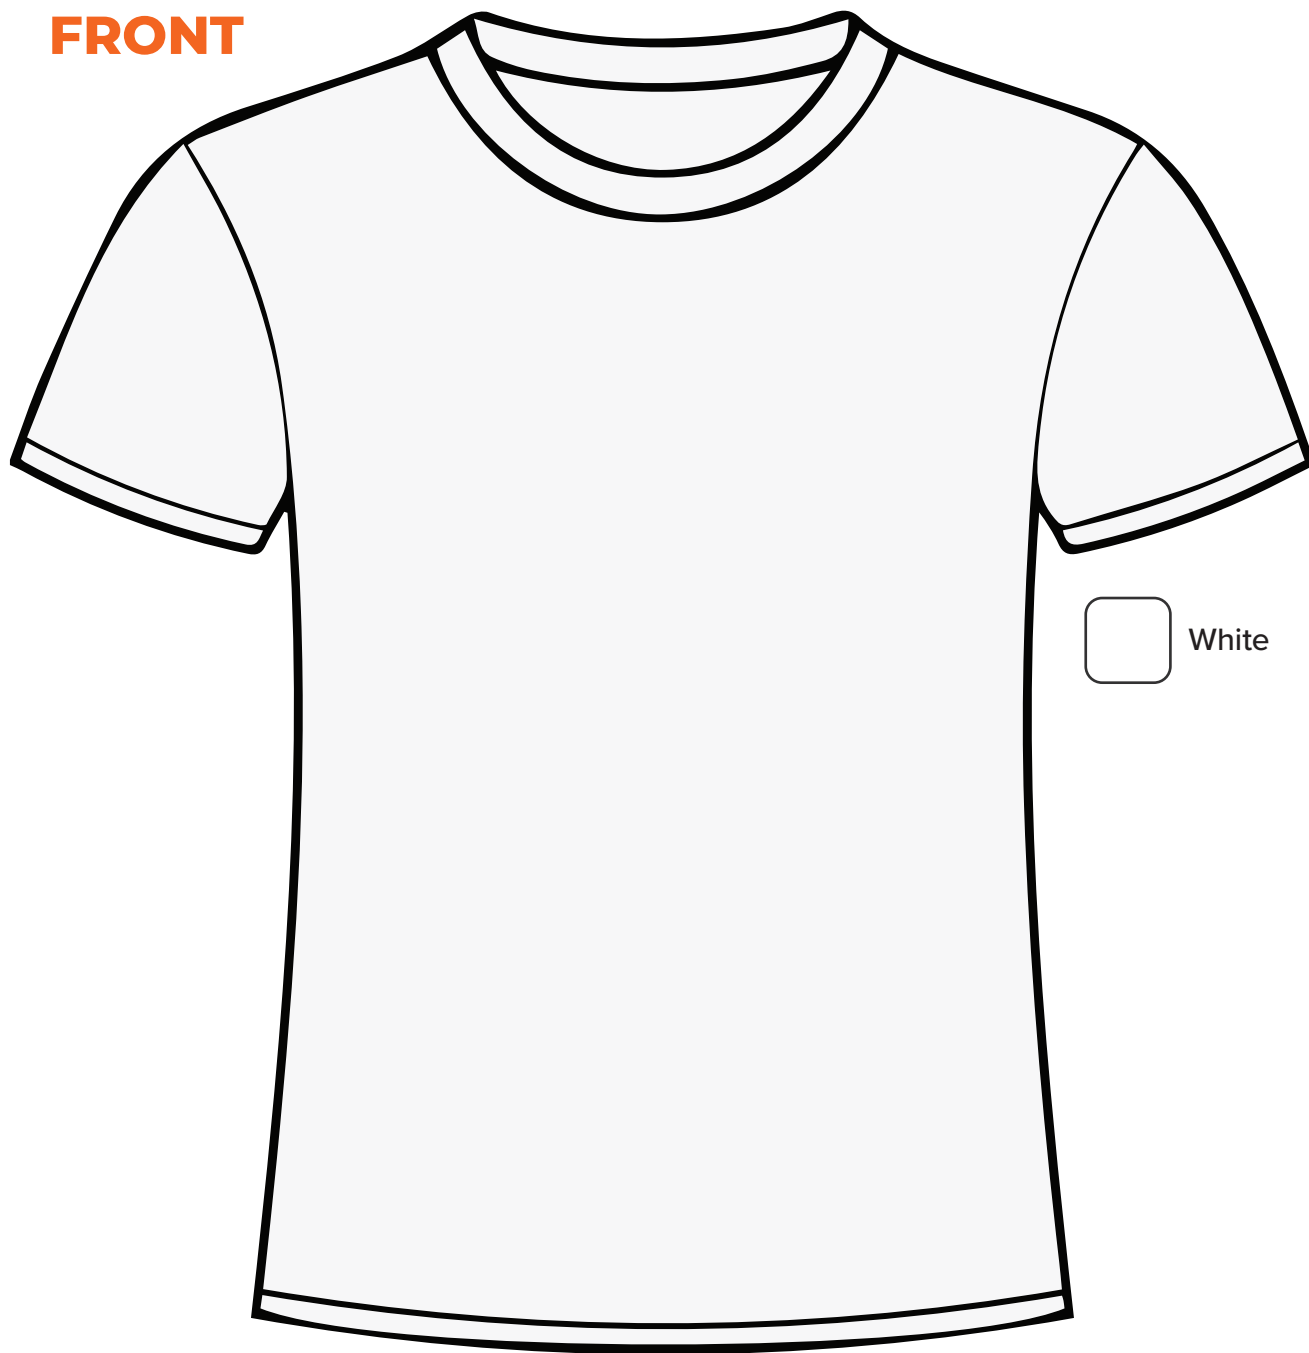

FRONT

BACK

NOTE | Proof visual & sizing is only *approximate*. Actual print size for any location may be altered slightly during production for best results as apparel size variation may affect consistency.

PROOF 01

SUBL-CUST
T-Shirts: White
Full Colour Sublimation

Quantity: **TBD**

SETUPS: Two
Full Front: 10.5" × 10.5"
Full Back: 10.5" × 10.5"