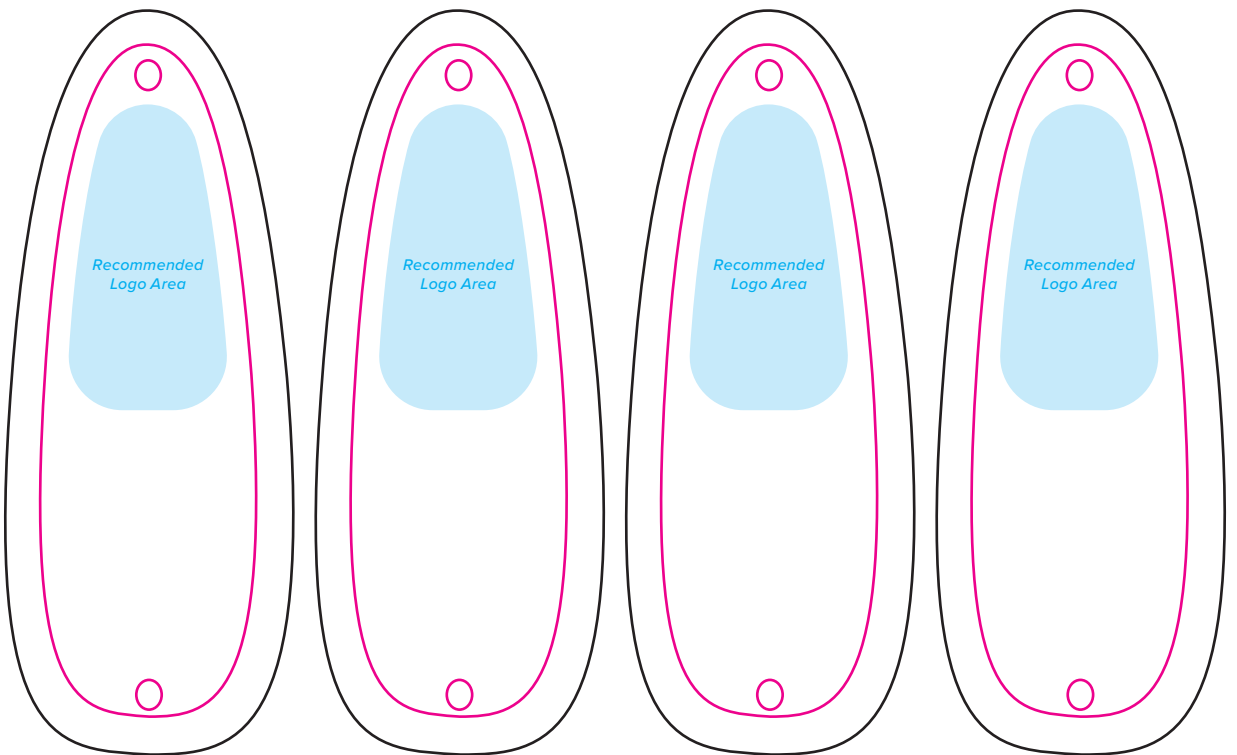

NOTE | Due to the curvature of the lures, logos may be adjusted for best results to avoid stretching/blurring.

FRONTS

BACKS

— Lure Edges
— Bleed Areas

PROOF 01

F-4PFL34 – 3.5" Lures 4-Pack (3/4 oz.)
14 Gauge Powder-coated Steel
White with Metallic (Sparkle) Finish
Hook Colour: Silver or Red
Quantity: **TBD**