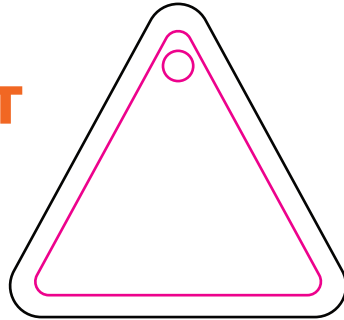

TRIANGLE KEYCHAIN

FRONT

BACK

— Keychain Edge
— Bleed Area

PROOF 01

T-KEYT – 1.5" × 1.375"
14 Gauge Powder-coated Steel
White with Metallic (Sparkle) Finish
Full Colour on Both Sides
Quantity: **TBD**